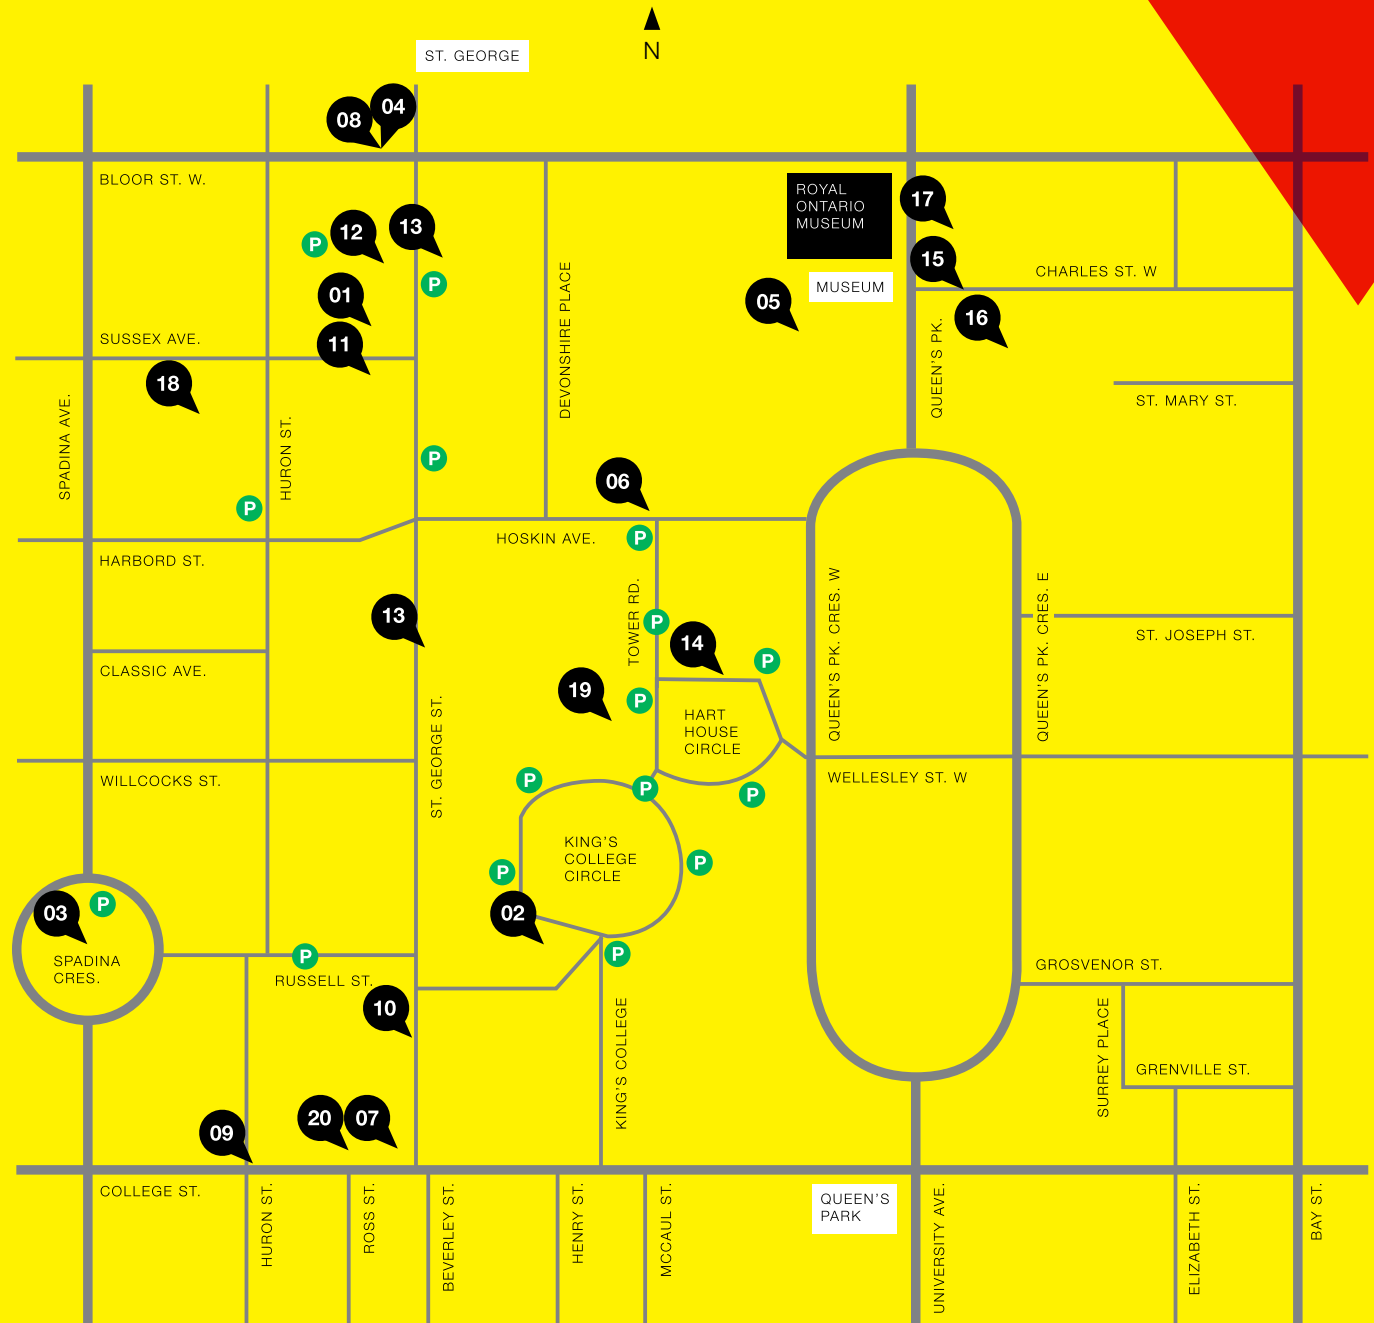

# Arts Map 2008

## St. George Campus

- 01 Cinema Studies Institute/Innis Town Hall
- 02 Convocation Hall
- 03 Department of Art
- 04 Department of English
- 05 Faculty of Music/MacMillan Theatre/Walter Hall
- 06 George Ignatieff Theatre
- 07 Graduate Centre for Study of Drama/  
Robert Gill Theatre
- 08 Jackman Humanities Institute
- 09 John H. Daniels Faculty of Architecture,  
Landscape, and Design/Eric Arthur Gallery
- 10 Knowledge Media Design Institute
- 11 Museum Studies
- 12 School of Continuing Studies
- 13 UC Drama Program/Helen Gardiner  
Phelan Playhouse
- 14 Hart House/Hart House Theatre/  
Justina M. Barnicke Gallery/U of T ArtZone
- 15 Isabel Bader Theatre
- 16 Old Vic College Chapel
- 17 Poculi Ludique Societas
- 18 Studio Theatre
- 19 U of T Art Centre
- 20 U of T Bookstore

-  Parking
-  TTC

# Scarborough Campus

- 01 ARC Theatre
- 02 Cultural Affairs
- 03 Doris McCarthy Gallery
- 04 Leigha Lee Browne Theatre
- 05 Visual and Performing Arts

-  Parking
-  TTC